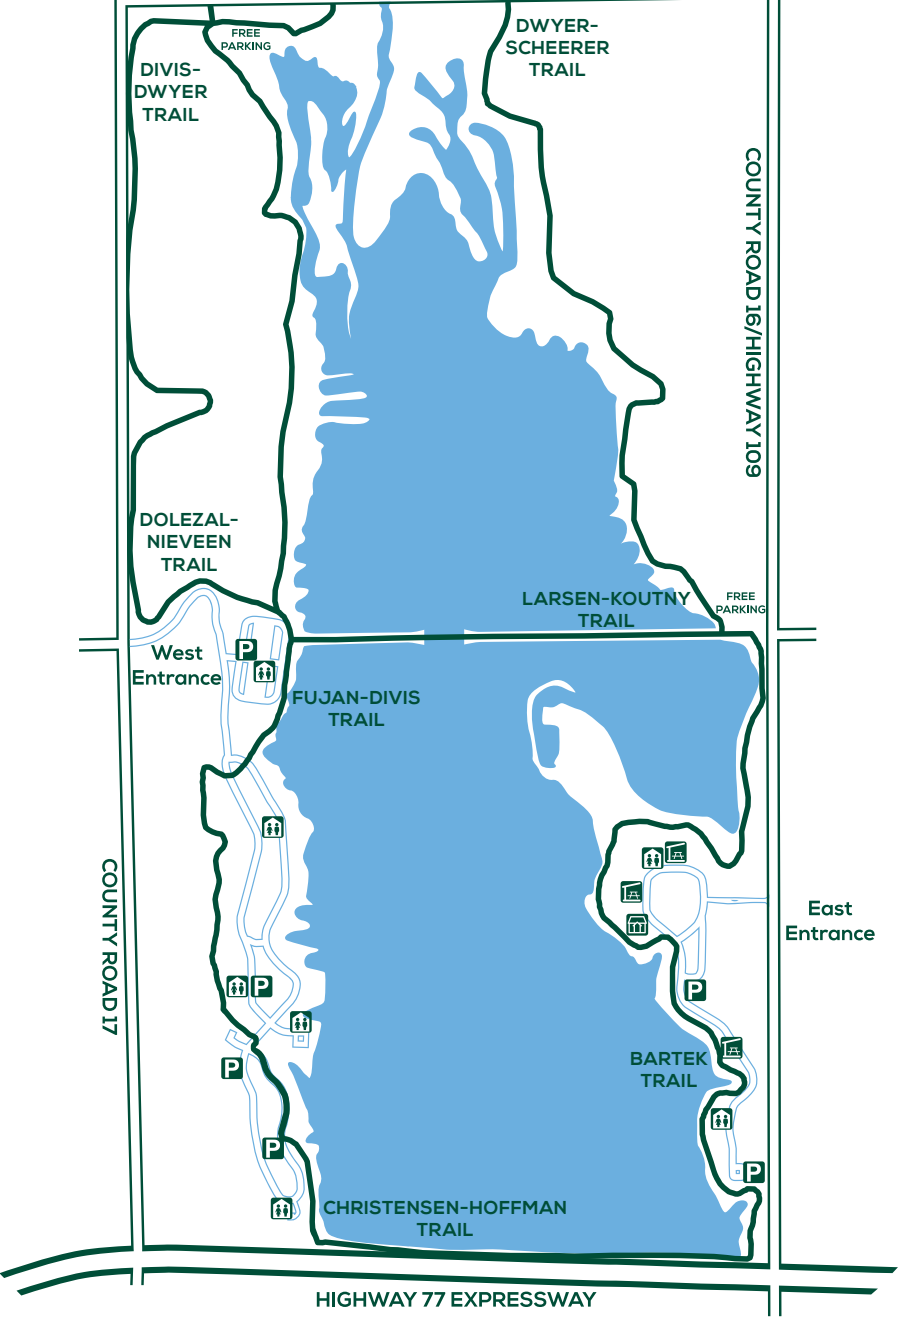

TRAIL SYSTEM

MAP KEY

- TRAILS
- RECREATION AREA ROADS
- COUNTY ROAD
- HIGHWAY 77 EXPRESSWAY
- PARKING WITH VALID WANAHOO PERMIT
- RESTROOM
- PICNIC SHELTER

Please remember to follow the Lake Wanahoo NRD Recreation Area rules and the Leave No Trace Seven Principles

HIGHWAY 77 EXPRESSWAY